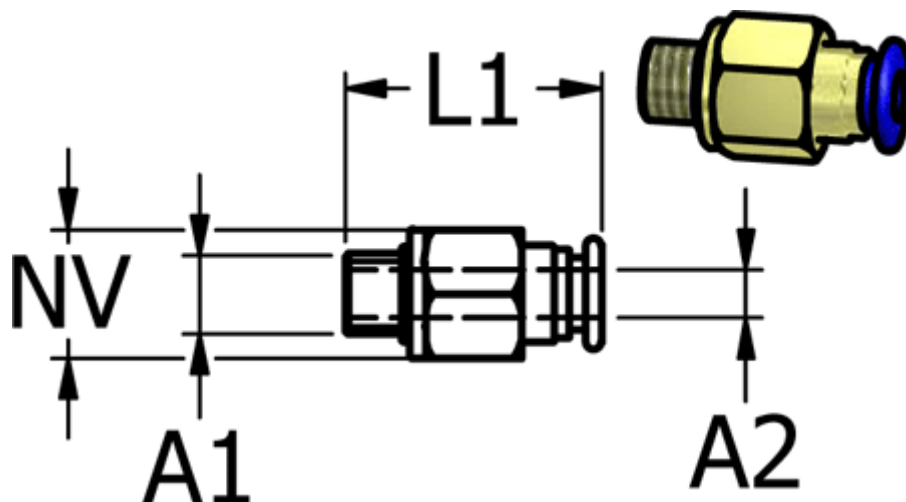

Article number: 586PCG184

Description: Mini Push-in PCG184, straight, G 1/8" hose Ø4

Measures

Ext. hose diameter A2	= 4 mm
L1	= 15.2
NV	= 14
Thread A1	= G 1/8"